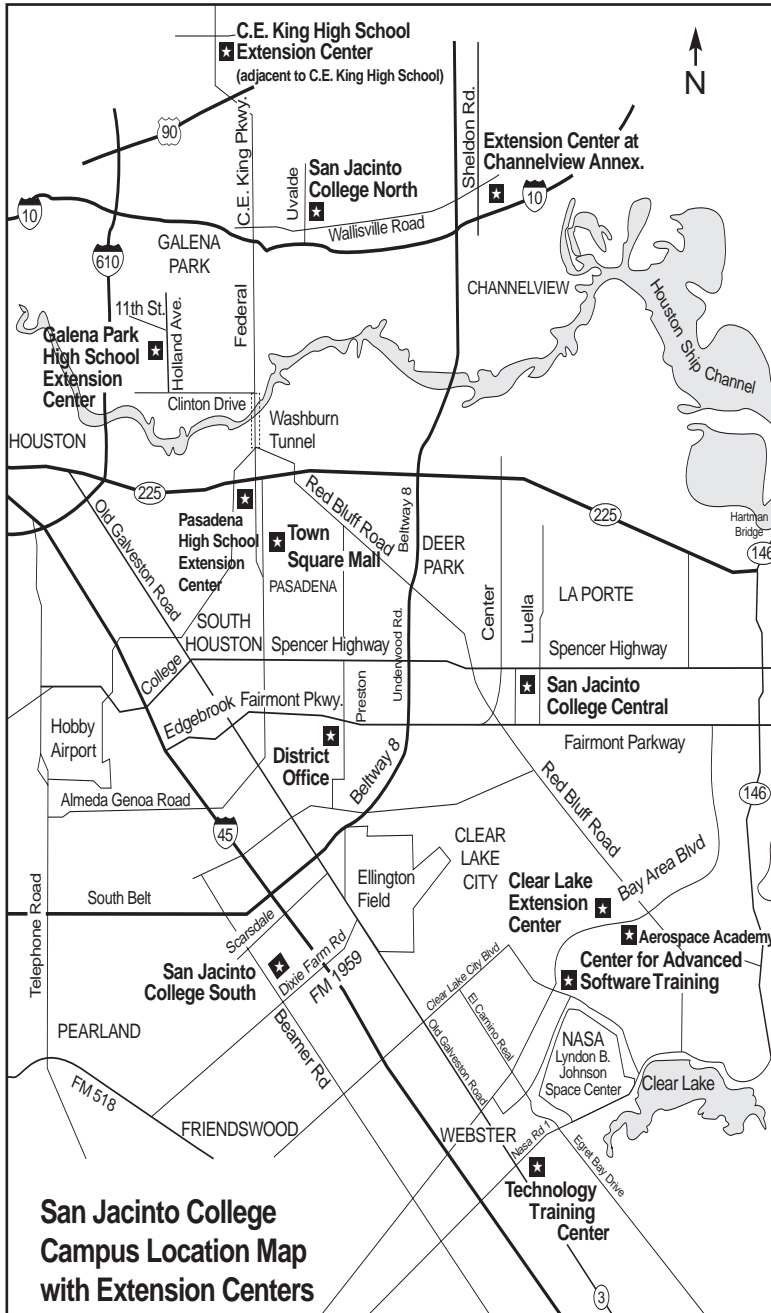

FIND YOURSELF AT SAN JACINTO COLLEGE

**San Jacinto College
Campus Location Map
with Extension Centers**

This is not a map of the boundaries of The San Jacinto College District

OFF CAMPUS LEARNING CENTERS

Aerospace Academy
3700 Bay Area Blvd.
Suite 100
Houston, Texas
281-286-1221

**C.E. King High School
Extension Center**
(adjacent to C.E. King
High School)
8550 C.E. King Pkwy.
Houston, Texas
281-459-7103